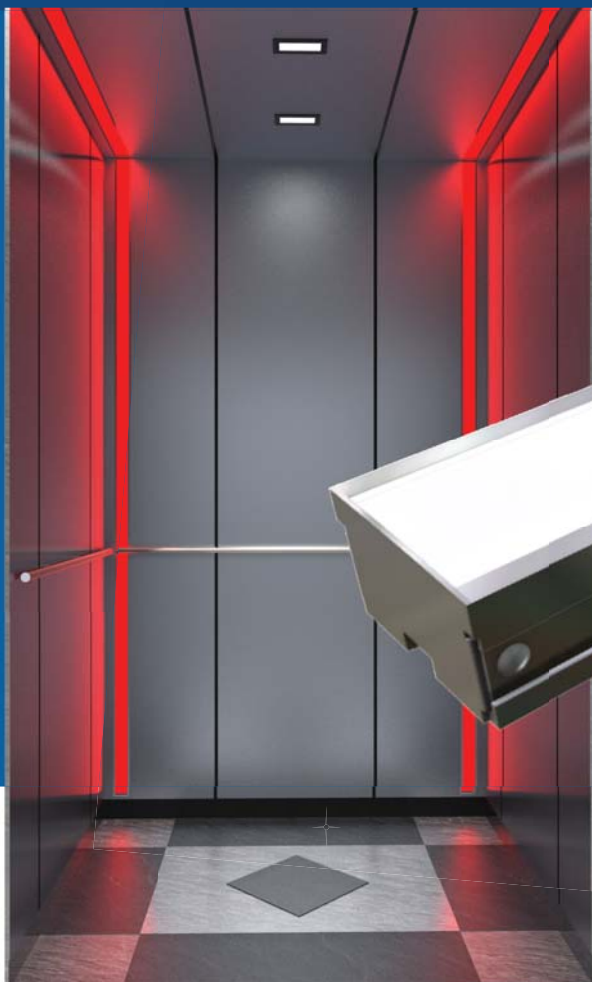

DECALITE RGB

REVISION: B

EFFECTIVE: 3/2019

DECALITE® RGB

LED LINEAR FIXTURES FOR ELEVATORS

DECALITE RGB

Patents Pending

DECALITE RGB by Man-D-Tec®

CONTEMPORARY FLUSH-MOUNT OR PERIMETER MOUNT LED LINEAR LIGHTING FOR ELEVATORS.

Linear LED lighting designed to be mounted as either flush-mount in walls, ceilings, or as perimeter lighting. Installed as accents in conjunction with another primary lighting system. Color can be changed using the dial on the power supply, or via the optional wireless remote control. The remote control also adds additional modes (continuously change colors, fade to next color, etc).

Available in 0.25 inch increments, up to 8 feet long. Quick-connect installation, Mil-Spec aluminum construction, and a wide beam on cab walls. Install our DecaLite for a modern look in your cab.

Product Specifications on the back of page.

Fixture (DECALITE RGB)

MATERIAL	Mil-Spec Aluminum Extrusion	
DIMENSIONS	1.25" 2.50" 12.5" to 96"	Overall Thickness Overall Width Overall Length (available in 0.25 inch increments)
FINISH	Brushed Aluminum	
LED COLOR	RGB (Change between 64 color choices!) Optional Wireless Remote (see below)	
LED	RGB Emitting Angle	Approx 110 degree wide angle helps prevent dark spots