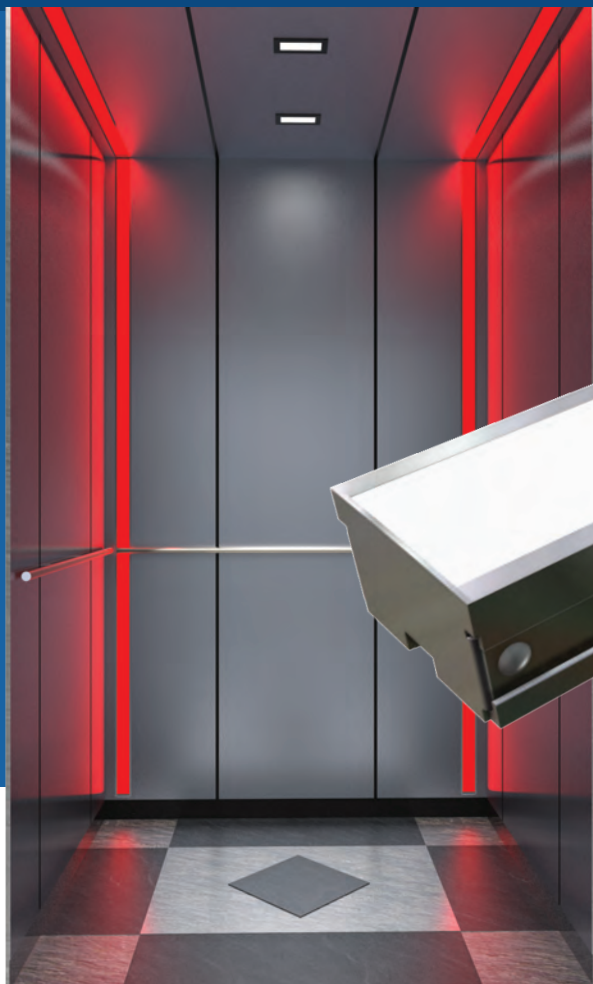

# DECALITE™ RGB

LED LINEAR FIXTURES FOR ELEVATORS

### DECALITE RGB by Man-D-Tec®

**CONTEMPORARY FLUSH-MOUNT OR PERIMETER MOUNT LED LINEAR LIGHTING FOR ELEVATORS.**

Linear LED lighting designed to be mounted as either flush-mount in walls, ceilings, or as perimeter lighting. Installed as accents in conjunction with another primary lighting system. Color can be changed using the dial on the power supply, or via the optional wireless remote control. The remote control also adds additional modes (continuously change colors, fade to next color, etc).

**Available in 0.25 inch increments, up to 8 feet long.** Quick-connect installation, Mil-Spec aluminum construction, and a wide beam on cab walls. Install our DecaLite for a modern look in your cab.

*Product Specifications on the back of page.*