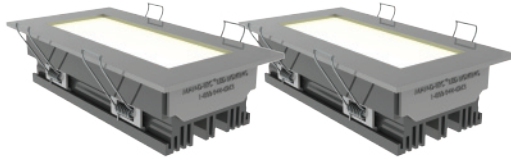

ELSLED2C

REVISION: D

EFFECTIVE: 1/2014

ELS-LED[®]-2C

ELEVATOR EMERGENCY LIGHTING SYSTEM

EMERGENCY LIGHTING

ELS-LED-2C by Man-D-Tec[®]

UNIQUE, PATENT-PENDING, EMERGENCY LIGHTING SYSTEM, DESIGNED SPECIFICALLY FOR ELEVATOR APPLICATIONS.

An emergency lighting solution for the Man-D-Tec Trifecta[®] (LED-DL[®]), aeRoBeam[™], and Mini-LED[®]. This patent-pending, 12 volt emergency lighting system allows use of the same LED light fixtures for normal AND emergency lighting. This system is designed to meet A17.3 emergency light code requiring 2 lamps of equal wattage.

During normal power outage, power supply provides emergency power to the following Man-D-Tec LED systems:

- 1) Two (2) Trifecta[®] (LED-DL[®]) fixtures **OR**
- 2) Up to Six (6) Mini-LED[®] fixtures
- 3) Two (2) aeRoBeam[™] fixtures

TRIFECTA[®]

aeRoBEAM[™]

Mini-LED[®]

(fixtures shown for example and are not included)

Power Supply (ELS-LED-2C)

BOX MATERIAL	.060 Aluminum	
DIMENSIONS	13.5"	Overall Length
	7"	Overall Width
	4"	Overall Height
CHARGER	Automatic	Maintains peak battery condition
BATTERY PACK	High Capacity, Sealed, 12 volt, Maintenance-Free, Long Life (Part # B-200-2, included) Exceeds A17.3 4-hour runtime code requirement for emergency lighting	
INPUT	Line Voltage (115 VAC)	
OUTPUT	Variable (depending on Trifecta, aeRoBeam, or Mini-LED lighting system)	
CUTOFF CIRCUIT	Prevents deep discharge from low voltage	
TEST SWITCH	Verifies system function	