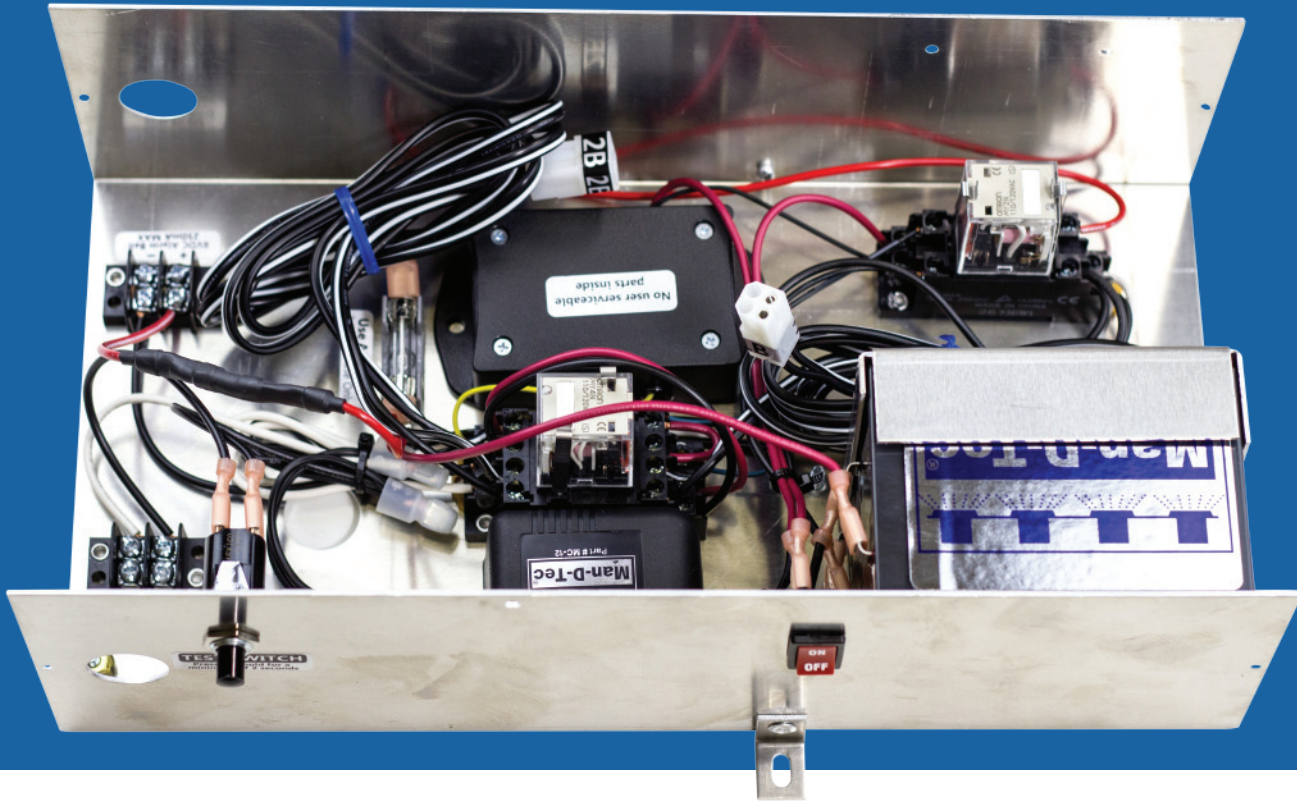

ELSLED2C

REVISION: D

EFFECTIVE: 1/2014

ELS-LED[®]-2C

ELEVATOR EMERGENCY LIGHTING SYSTEM

EMERGENCY LIGHTING

ELS-LED-2C by Man-D-Tec[®]

UNIQUE, PATENT-PENDING, EMERGENCY LIGHTING SYSTEM, DESIGNED SPECIFICALLY FOR ELEVATOR APPLICATIONS.

An emergency lighting solution for the Man-D-Tec Trifecta[®] (LED-DL[®]), aeRoBeam[™], and Mini-LED[®]. This patent-pending, 12 volt emergency lighting system allows use of the same LED light fixtures for normal AND emergency lighting. This system is designed to meet A17.3 emergency light code requiring 2 lamps of equal wattage.

During normal power outage, power supply provides emergency power to the following Man-D-Tec LED systems:

- 1) Two (2) Trifecta[®] (LED-DL[®]) fixtures **OR**
- 2) Up to Six (6) Mini-LED[®] fixtures
- 3) Two (2) aeRoBeam[™] fixtures

Features

- Alarm terminals for 6 VDC bell (250 mA max)
- Pre-harnessed to plug directly into fixtures
- Meets architectural requirements calling for the same lamp to provide normal and emergency lighting.
- Powers two (2) Trifecta fixtures, two (2) aeRoBeam fixtures, or up to six (6) Mini-LED fixtures.