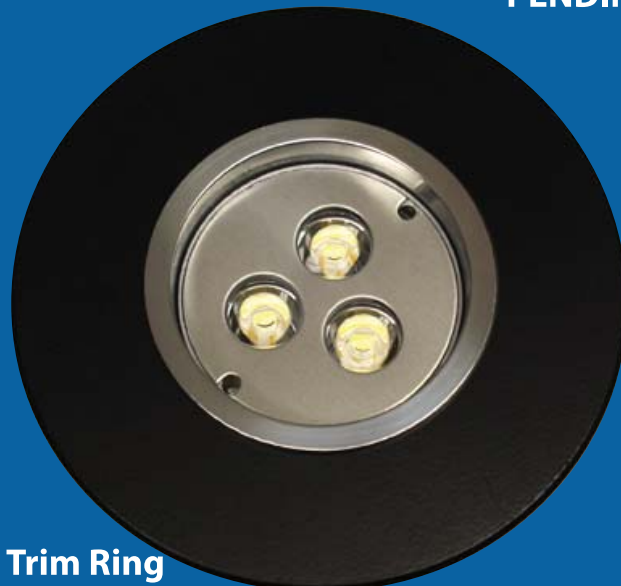

TR-L Trim Ring

Shown w/optional polished Trifecta fixture.

TR-L ADAPTOR ASSEMBLY

ADAPTS MAN-D-TEC TRIFECTA®, SOLOBEAM®, OR H-DL™ HALOGEN TO LARGER HOLE CEILINGS.

Specify part **#TR-L** when ordering with the Trifecta, SoloBeam, or H-DL Halogen systems (ie: "Trifecta-6 w/TR-L trim rings"). Standard color is black with various colors available at extra cost.

Converts our Linelite® ceiling lighting or other 120V lighting fixtures to our Trifecta, SoloBeam, or H-DL Halogen lighting, using the same 2 3/4" hole cutout and ceiling.

Uses our standard 3" diameter fixtures along with a special trim to allow mounting in the 4 1/2" cutout for the Linelite.

Works with any existing cutout, up to 5" diameter!

Less heat generated and longer bulb life compared to incandescent Linelite.