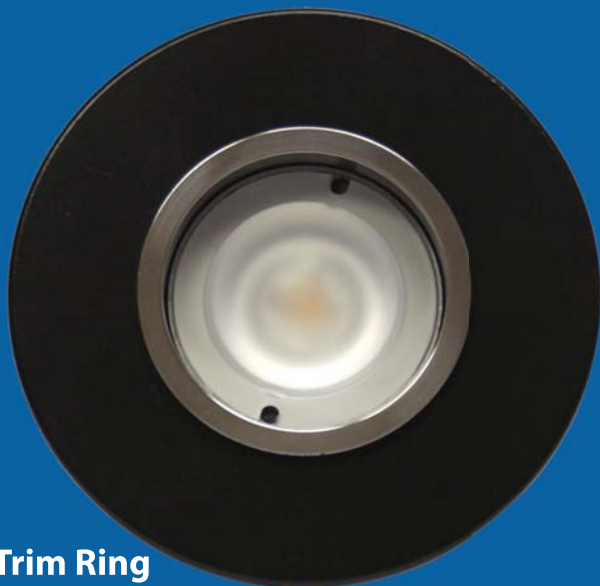

TRLADAPTOR

REVISION: J

EFFECTIVE: 1/2014

TR-L™ ADAPTOR

ACCESSORIES FOR ELEVATORS

ACCESSORIES

PATENTS
PENDING

TR-L Trim Ring

Shown w/optional polished SoloBeam fixture.