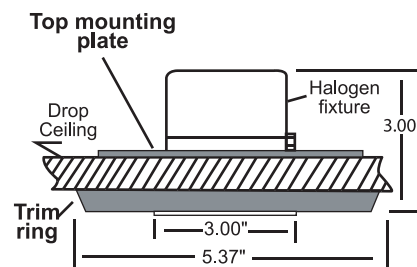

After

TR-L adaptor assembly

1.800.944.6263

WWW.MANDTEC.COM