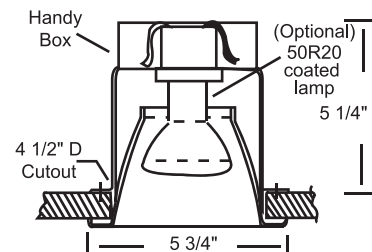

Before

Linelite 120V fixture

Example of 120V lighting that can be converted to our Trifecta, SoloBeam, or H-DL Halogen.